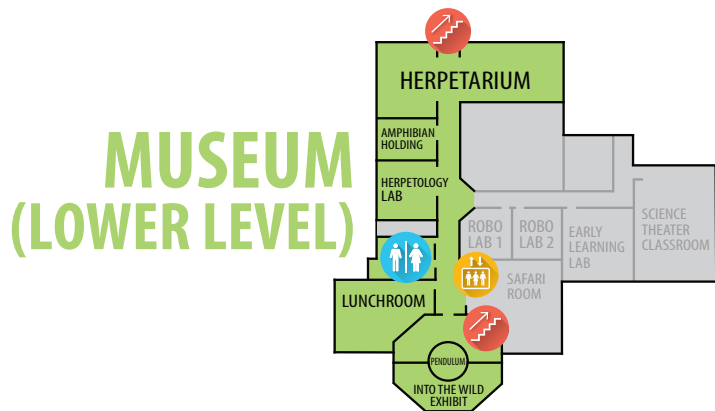

Violation of these rules will result in dismissal from the GSC with no refund. If you see any violations of these rules, please call 336-288-3769 ext.0

Cassowaries, the first animals acquired for Revolution Ridge, our zoo expansion, will be housed here until the expansion is complete. During this time, the exhibit walkthrough will be closed to guests, but you may be able to see the birds through the exhibit's viewing areas!

GREENSBORO SCIENCE CENTER

While You're Here

ANIMAL TALKS & FEEDINGS *(subject to change)*

Penguin Feeding - **10:00**

Shark Reef Talk - **11:00**

Keeper Talk - **11:30**
(see sign at zoo entrance for location)

- Aquarium Adventure**
Thursday - Sunday at 2:00
- Zoo Trek**
Saturdays at 1:00 (March - November)
- Penguin Encounters**
Saturdays and Sundays at 3:15

ROPES COURSE

SKYWILD *(purchase tickets at Admissions, SKYWILD check-in or online)*

Winter Hours (through March 3):

Thursday through Sunday 11 - 5

Promo Code: WINTER18 *(Save \$10! Excludes group rate tickets. Blackout dates apply.)*

Spring Hours (begins March 4):

Weekdays 11 - 5, Weekends 9 - 5