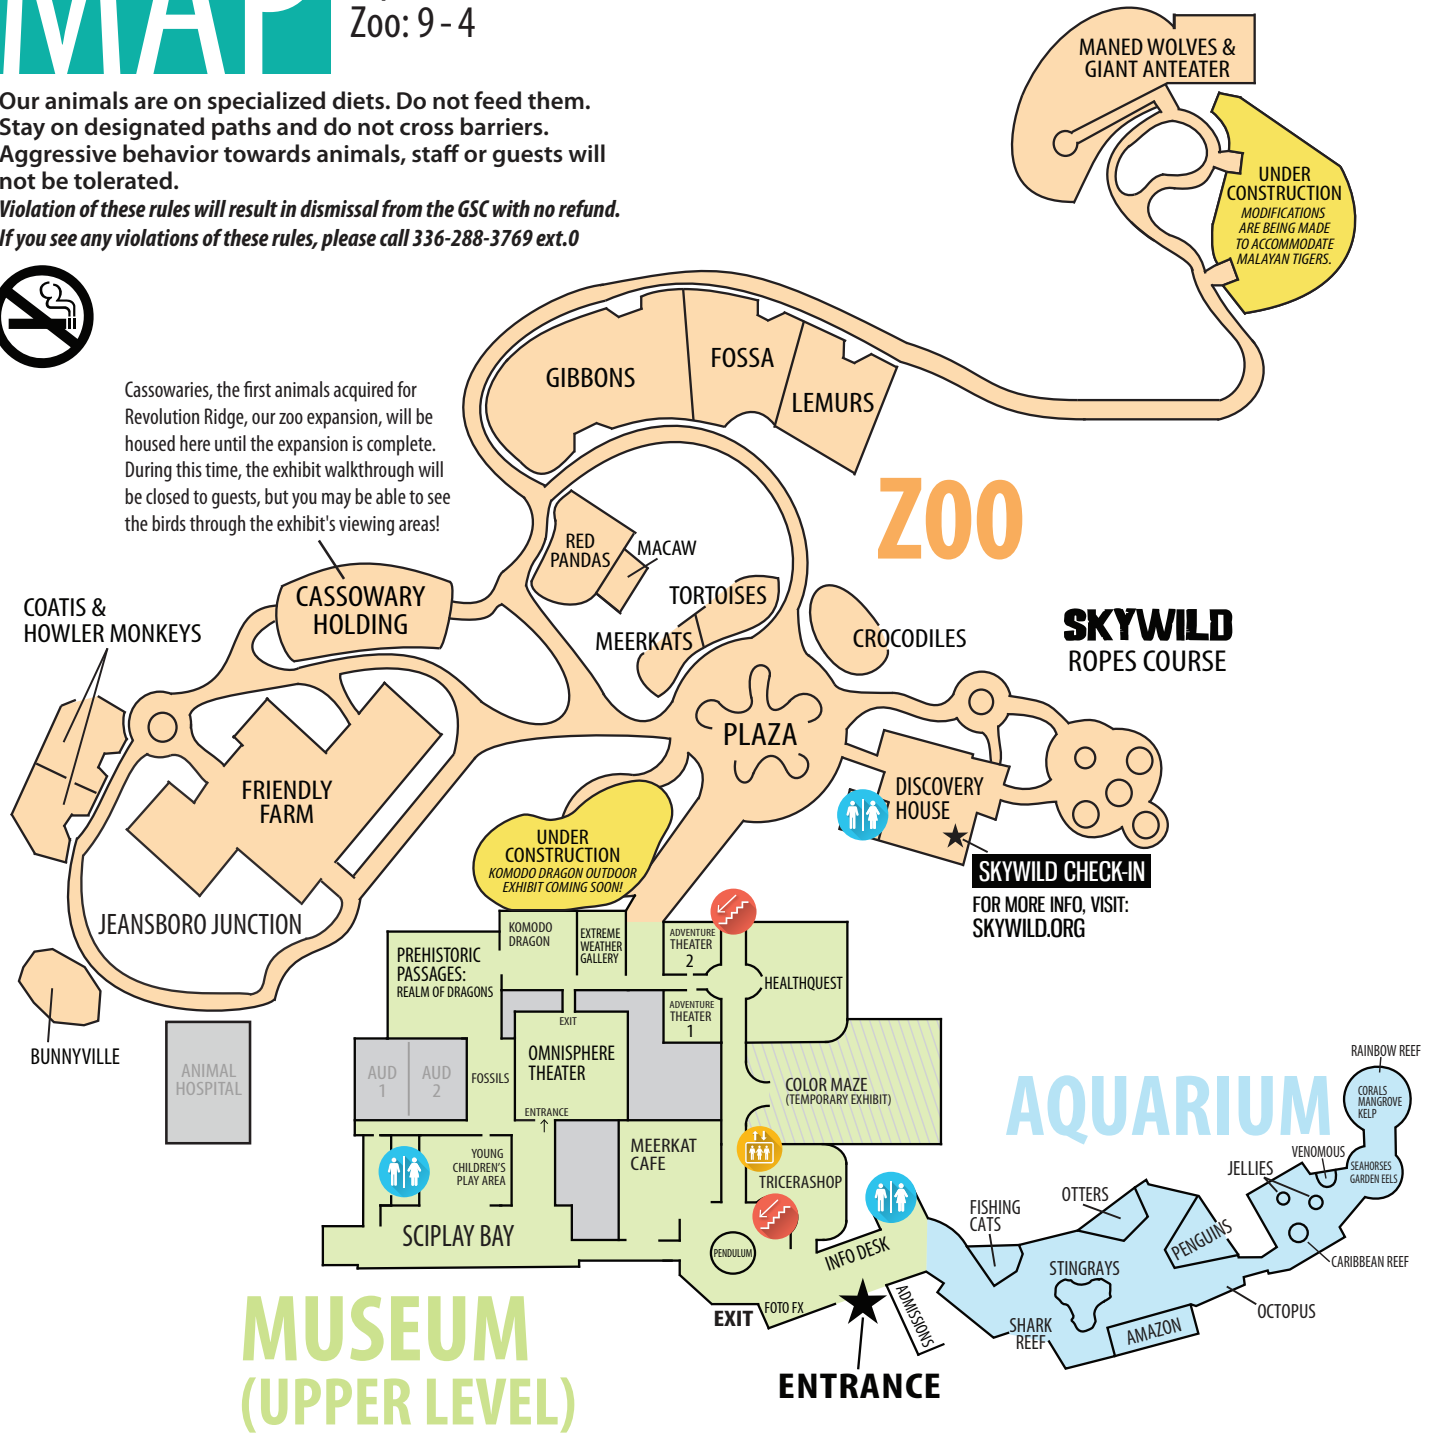

GREENSBORO SCIENCE CENTER

While You're Here

ANIMAL TALKS & FEEDINGS *(subject to change)*

Penguin Feeding - **10:00**

Shark Reef Talk - **11:00**

Keeper Talk - **11:30**
(see sign at zoo entrance for location)

OMNISPHERE THEATER SHOWS *(free)*

Monday - Friday at 1:30, 2:30 & 3:30
Saturday at 11:30, 12:30, 1:30, 2:30, & 3:30
Sunday at 12:30, 1:30, 2:30, & 3:30

BEHIND THE SCENES

INSIDE TRACKS *(purchase tickets at Info Desk or online)*

- Aquarium Adventure**
Thursday - Sunday at 2:00
- Zoo Trek**
Saturdays at 1:00 (March - November)
- Penguin Encounters**
Saturdays and Sundays at 3:15

ROPES COURSE

SKYWILD *(purchase tickets at Admissions, SKYWILD check-in or online)*

Winter Hours (through March 3):

Thursday through Sunday 11 - 5

Promo Code: WINTER18 *(Save \$10! Excludes group rate tickets. Blackout dates apply.)*

Spring Hours (begins March 4):

Weekdays 11 - 5, Weekends 9 - 5